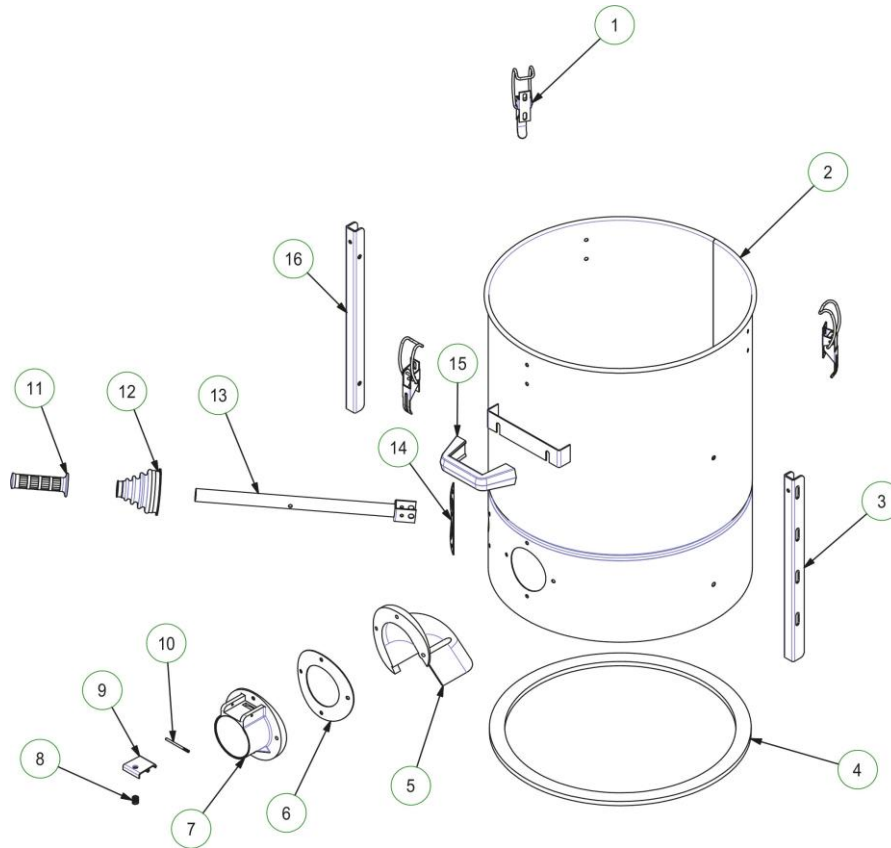

T-REX Industriesauger / vacuum cleaner / Aspirateur

Gehäuse Kit

Pos	Pcs	SAP	Bezeichnung	Description	Descrizione
1	3	19377	SPANNRIEGEL	LATCH TOGGLE CLAMP	CHIUSURA A GANCIO PLASTIFICATA
2	1		GEHÄUSE	D500 H650 RAL6017G CHAMBER	CAMERA FILTR. D500 H650 RAL6017G
3	1		U-PROFIL RECHTS	GALVANIZED D. 500 CHAMBER RIGHT "U" PROFILE	PROFILO U CAMERA D500 DX ZINCATO
4	1	19381	DICHTUNG	10X30 ADHESIVE GASKET	GUARN.RETTANGOLARE ADESIVA 10x30
5	1		DEFLEKTOR	DIE-CAST DEFLECTOR	DEFLETTORE PRESSOFUSO
6	1		DICHTUNG	D. 80 DIE-CAST INLET GASKET	GUARN.BOCCHETTONE PRESSOFUSO D80
7	1		LUFTEINLASS	D. 80 DIE-CAST INLET	BOCCHETTONE D80 PRESSOFUSO
8	1		FEDER	PAWL SPRING	MOLLA SALTARELLO
9	1		KLINKE	DIE CAST INLET PAWL	SALTARELLO BOCCHETTONE PRESSOF
10	1		STIFT	DIE CAST INLET PAWL PIN	SPINA BOCCH. PRESSOFUSO
11	1	73574	HANDGRIFF RÜTTLER	FILTER SHAKER LEVER KNOB	MANOPOLA LEVA SCUOTIFILTRO
12	1	19388	MANSCHETTE RÜTTLER	FILTER SHAKER LEVER BELLOWS	SOFFIETTO LEVA SCUOTIFILTRO
13	1	19385	HEBEL RÜTTLER	GALVANIZED FILTER SHAKER LEVER	LEVA SCUOTIFILTRO ZINCATA
14	1		FLANSCH RÜTTLER	FILTER SHAKER FLANGE	FLANGIA SCUOTIFILTRO
15	1	19378	GRIFF	L=140 HANDLE	MANIGLIA L=140
16	1		U-PROFIL LINKS	GALVANIZED D. 500 CHAMBER LEFT "U" PROFILE	PROFILO U CAMERA D500 SX ZINCATO