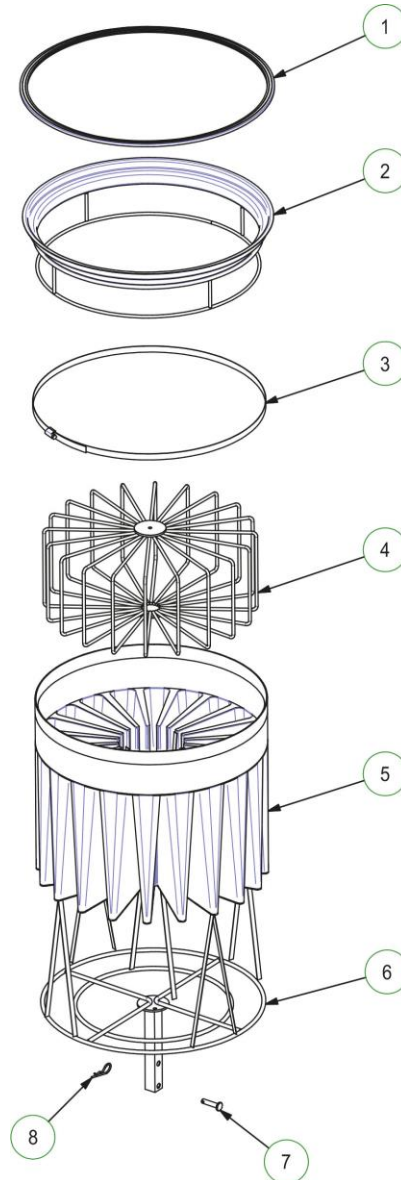

T-REX Industriesauger / vacuum cleaner / Aspirateur

Filter Kit

Pos	Pcs	SAP	Bezeichnung	Description	Descrizione
1	1	19370	DICHTUNG FILTER	D. 500 FILTER GASKET	GUARN.REGGIFILTRO D500
2	1		HALTERUNG FILTER	D. 500 H70 FILTER HOLDER RING (GALVANIZED)	ANELLO REGGIFILTRO D500 H70 ZINCATO
3	1	19372	KLEMMUNG FILTER	14MM L1510 FILTER CLAMP	FASCETTA FERMAFILTRO 14MM L1510 PREMONTATA
4	1		FILTERKÄFIG	DG1/2/60 20 SPOKES FILTER TIGHTENER CAGE (GALVANIZED)	GABBIA TENDIF. 20R DG1/2/60 ZINCATA
5	1	14261	POLYESTER FILTER	D. 500 H400 20 POCKETS "C" POLYESTER FILTER	FILTRO POL.C D500 H400 20T
6	1		FILTERKÄFIG	H195 14 SPOKES FILTER SHAKER CAGE (GALVANIZED)	GABBIA SCUOTIFILTRO H=195 14R. ZINCATA
7	1		ARRETIERSTIFT	GALVANIZED CAGE LOCK PIN	PERNO AGGANCIO GABBIA ZINCATO
8	1	81016	FEDERSTECKER	ZIG ZAG SPRING	MOLLA ZIG ZAG mm3